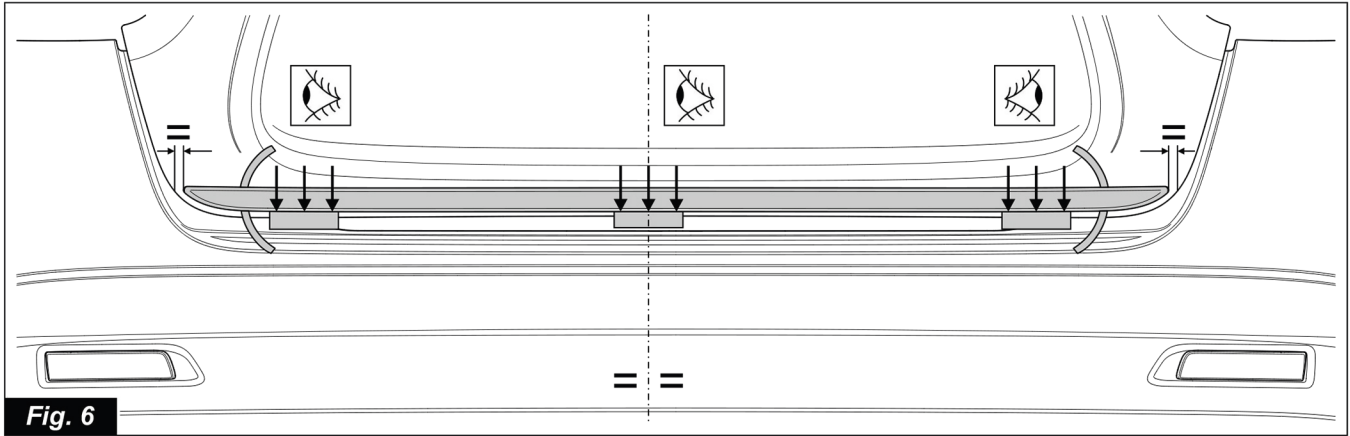

Part Number

KE791-1KA20XX
(XX designates color)

Juke
Nissan International S.A.
Made in Italy

Part Name: Hatch Lower Insert - Painted

LIST OF PARTS

No.	PART NAME	Q.TY
1	Painted insert for hatch	1
2	Installation Instruction Replacement Template	1

TOOLS REQUIRED

NOTE: Dealer Installation Recommended

Fig. 6

Fig. 7

Fig. 8

Fig. 9