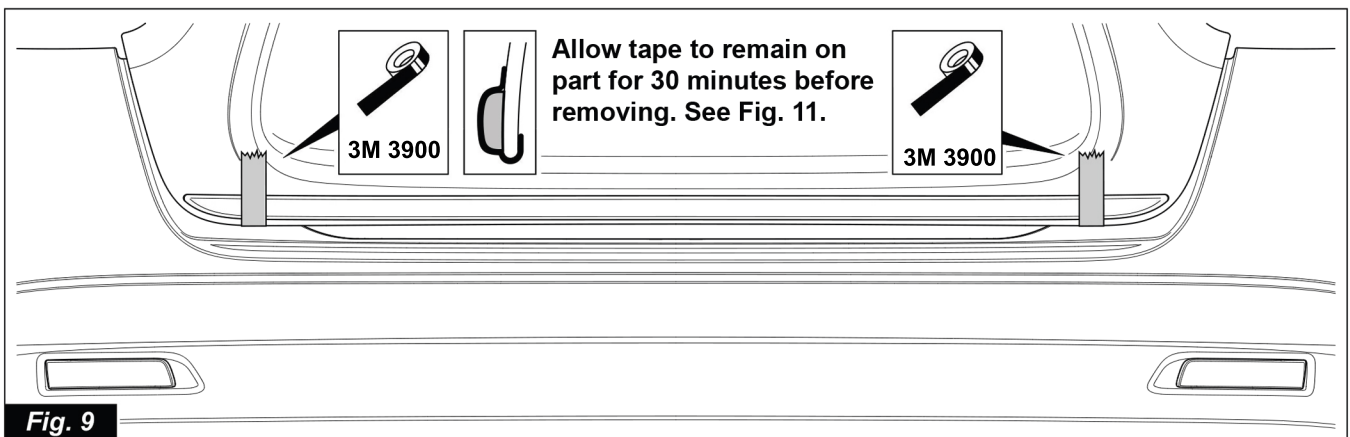

Part Number

KE791-1KA20XX
(XX designates color)

Juke
Nissan International S.A.
Made in Italy

Part Name: Hatch Lower Insert - Painted

LIST OF PARTS

No.	PART NAME	Q.TY
1	Painted insert for hatch	1
2	Installation Instruction Replacement Template	1

TOOLS REQUIRED

NOTE: Dealer Installation Recommended

Fig. 6

Fig. 7

Fig. 8

Fig. 9