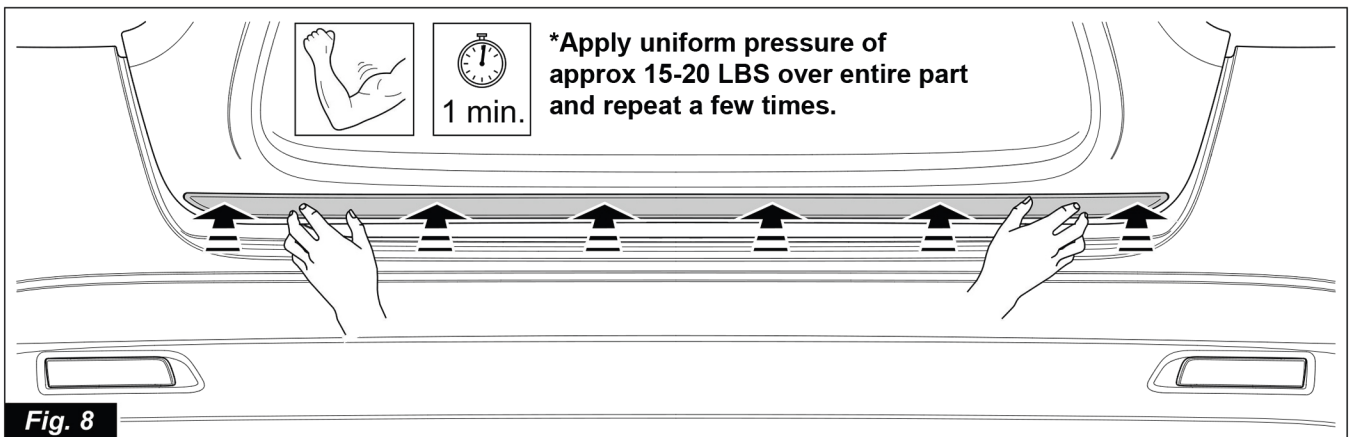

Part Number

KE791-1KA20XX
(XX designates color)

Juke
Nissan International S.A.
Made in Italy

Part Name: Hatch Lower Insert - Painted

LIST OF PARTS

No.	PART NAME	Q.TY
1	Painted insert for hatch	1
2	Installation Instruction Replacement Template	1

TOOLS REQUIRED

NOTE: Dealer Installation Recommended

Fig. 6

Fig. 7

Fig. 8

Fig. 9