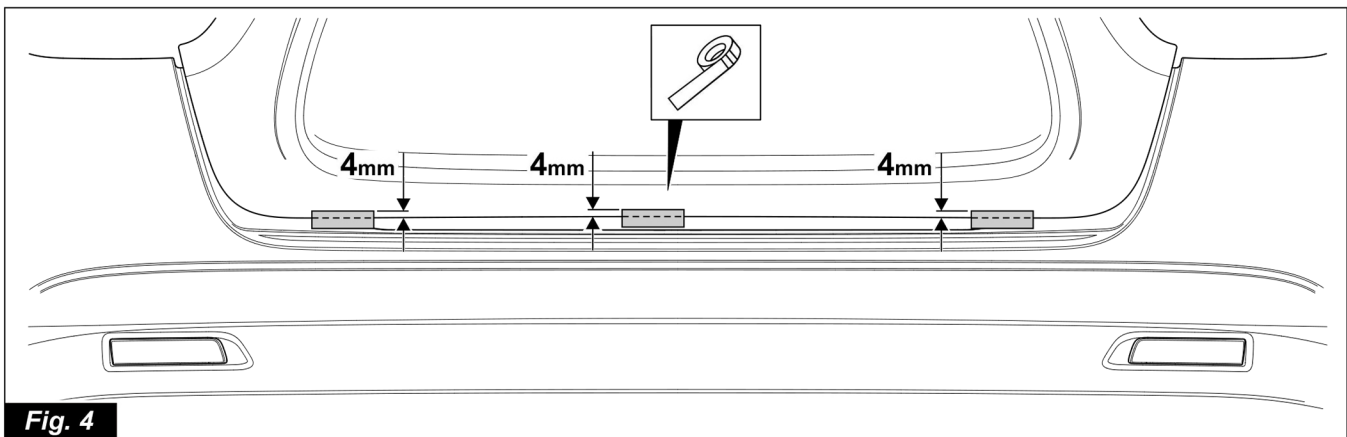

Part Number

KE791-1KA20XX
(XX designates color)

Juke
Nissan International S.A.
Made in Italy

Part Name: Hatch Lower Insert - Painted

LIST OF PARTS

No.	PART NAME	Q.TY
1	Painted insert for hatch	1
2	Installation Instruction Replacement Template	1

TOOLS REQUIRED

NOTE: Dealer Installation Recommended

Fig. 6

Fig. 7

Fig. 8

Fig. 9